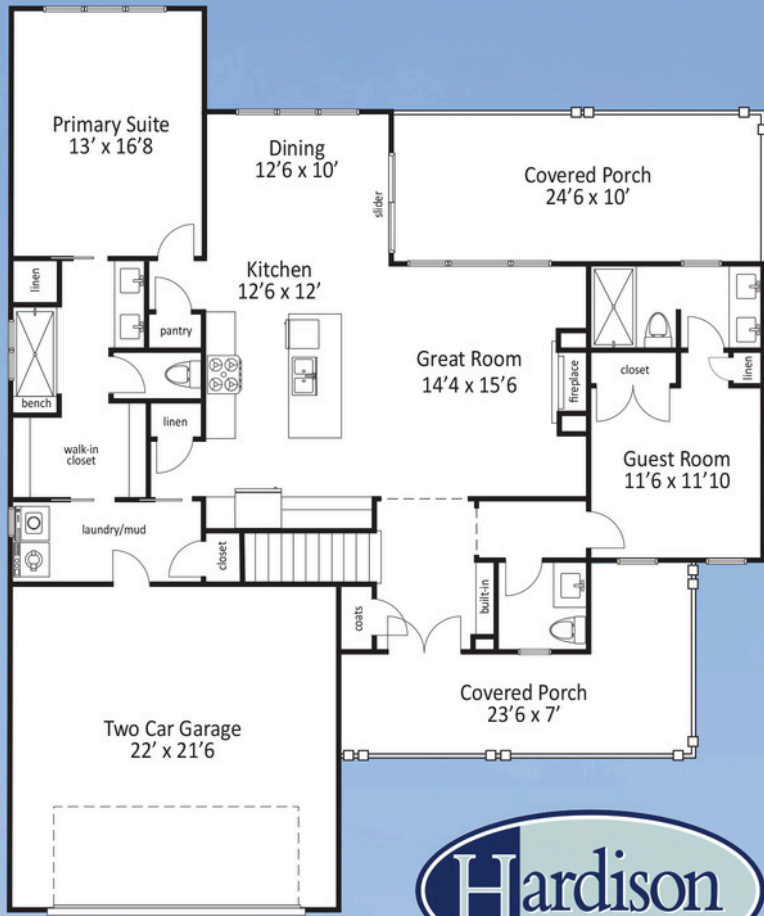

The Grand Oak

2673 total heated sq. ft.

Artist's representation only. Plans may differ depending on the modifications performed by the builder. Room sizes, window placement, square footage totals, and other dimensions may vary from these drawings. Builder reserves the right to make changes without notice.