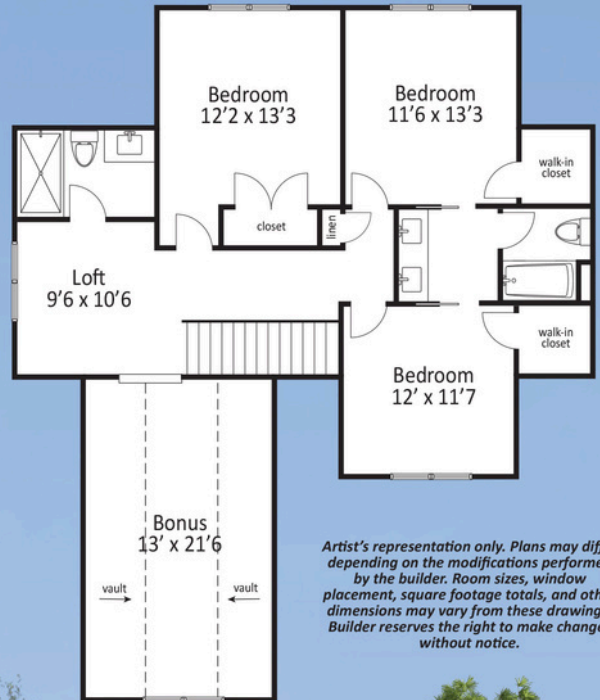

The Grand Oak

2673 total heated sq. ft.

Artist's representation only. Plans may differ depending on the modifications performed by the builder. Room sizes, window placement, square footage totals, and other dimensions may vary from these drawings. Builder reserves the right to make changes without notice.